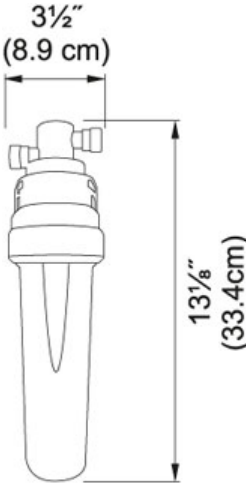

Filtration FRCNSTR100 | 133.0204.098

FAMILY : Point of Use and Filtration | SERIE : Filtration | MODEL : FRCNSTR100 | FINISH : other | INSTALLATION TYPE : Point of Use and Filtration

---

**TECHNICAL DATA**